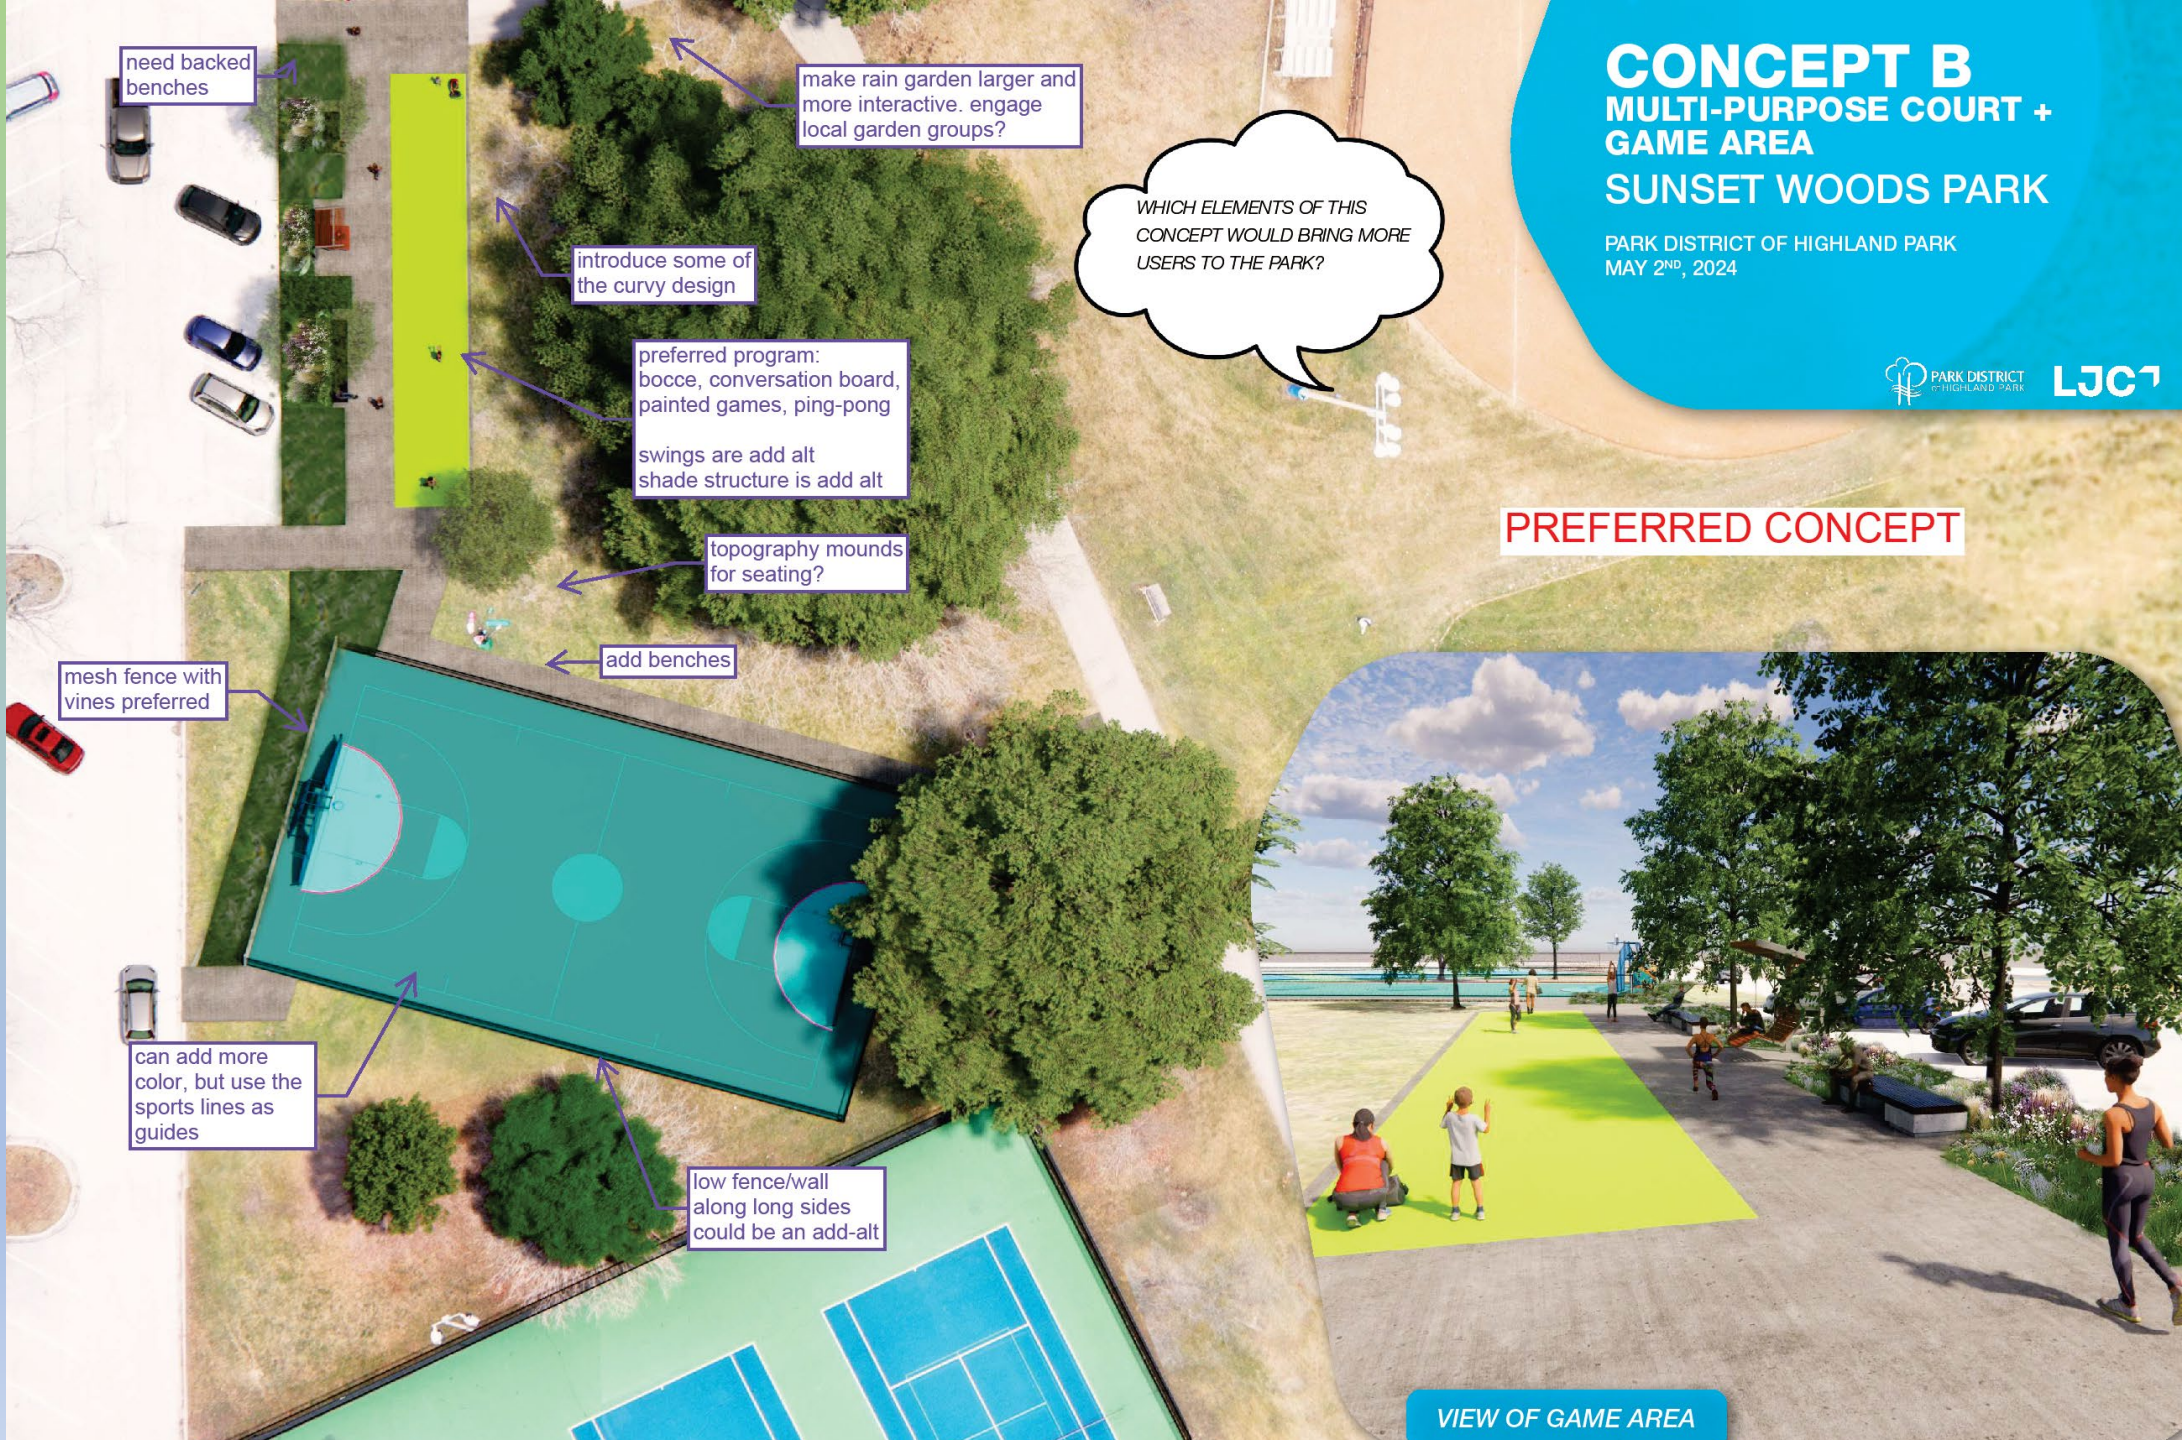

## May Community Open House Feedback Summary

- A** Multi-use Basketball Court
- D** Game Area
- B** Native Plantings
- C** Skate Plaza
- E** Wheel Friendly Plaza

# Multi-Use Court & Game Area Feedback

need backed benches

make rain garden larger and more interactive. engage local garden groups?

WHICH ELEMENTS OF THIS CONCEPT WOULD BRING MORE USERS TO THE PARK?

introduce some of the curvy design

## CONCEPT B MULTI-PURPOSE COURT + GAME AREA SUNSET WOODS PARK

PARK DISTRICT OF HIGHLAND PARK  
MAY 2ND, 2024

PREFERRED CONCEPT

VIEW OF GAME AREA

PRELIMINARY UPDATE

## PREFERRED CONCEPT

WHICH ELEMENTS OF THIS  
CONCEPT WOULD BRING MORE  
USERS TO THE PARK?

make more open to  
great lawn

preferred having  
more nature in and  
around the plaza

topography mound  
for viewing