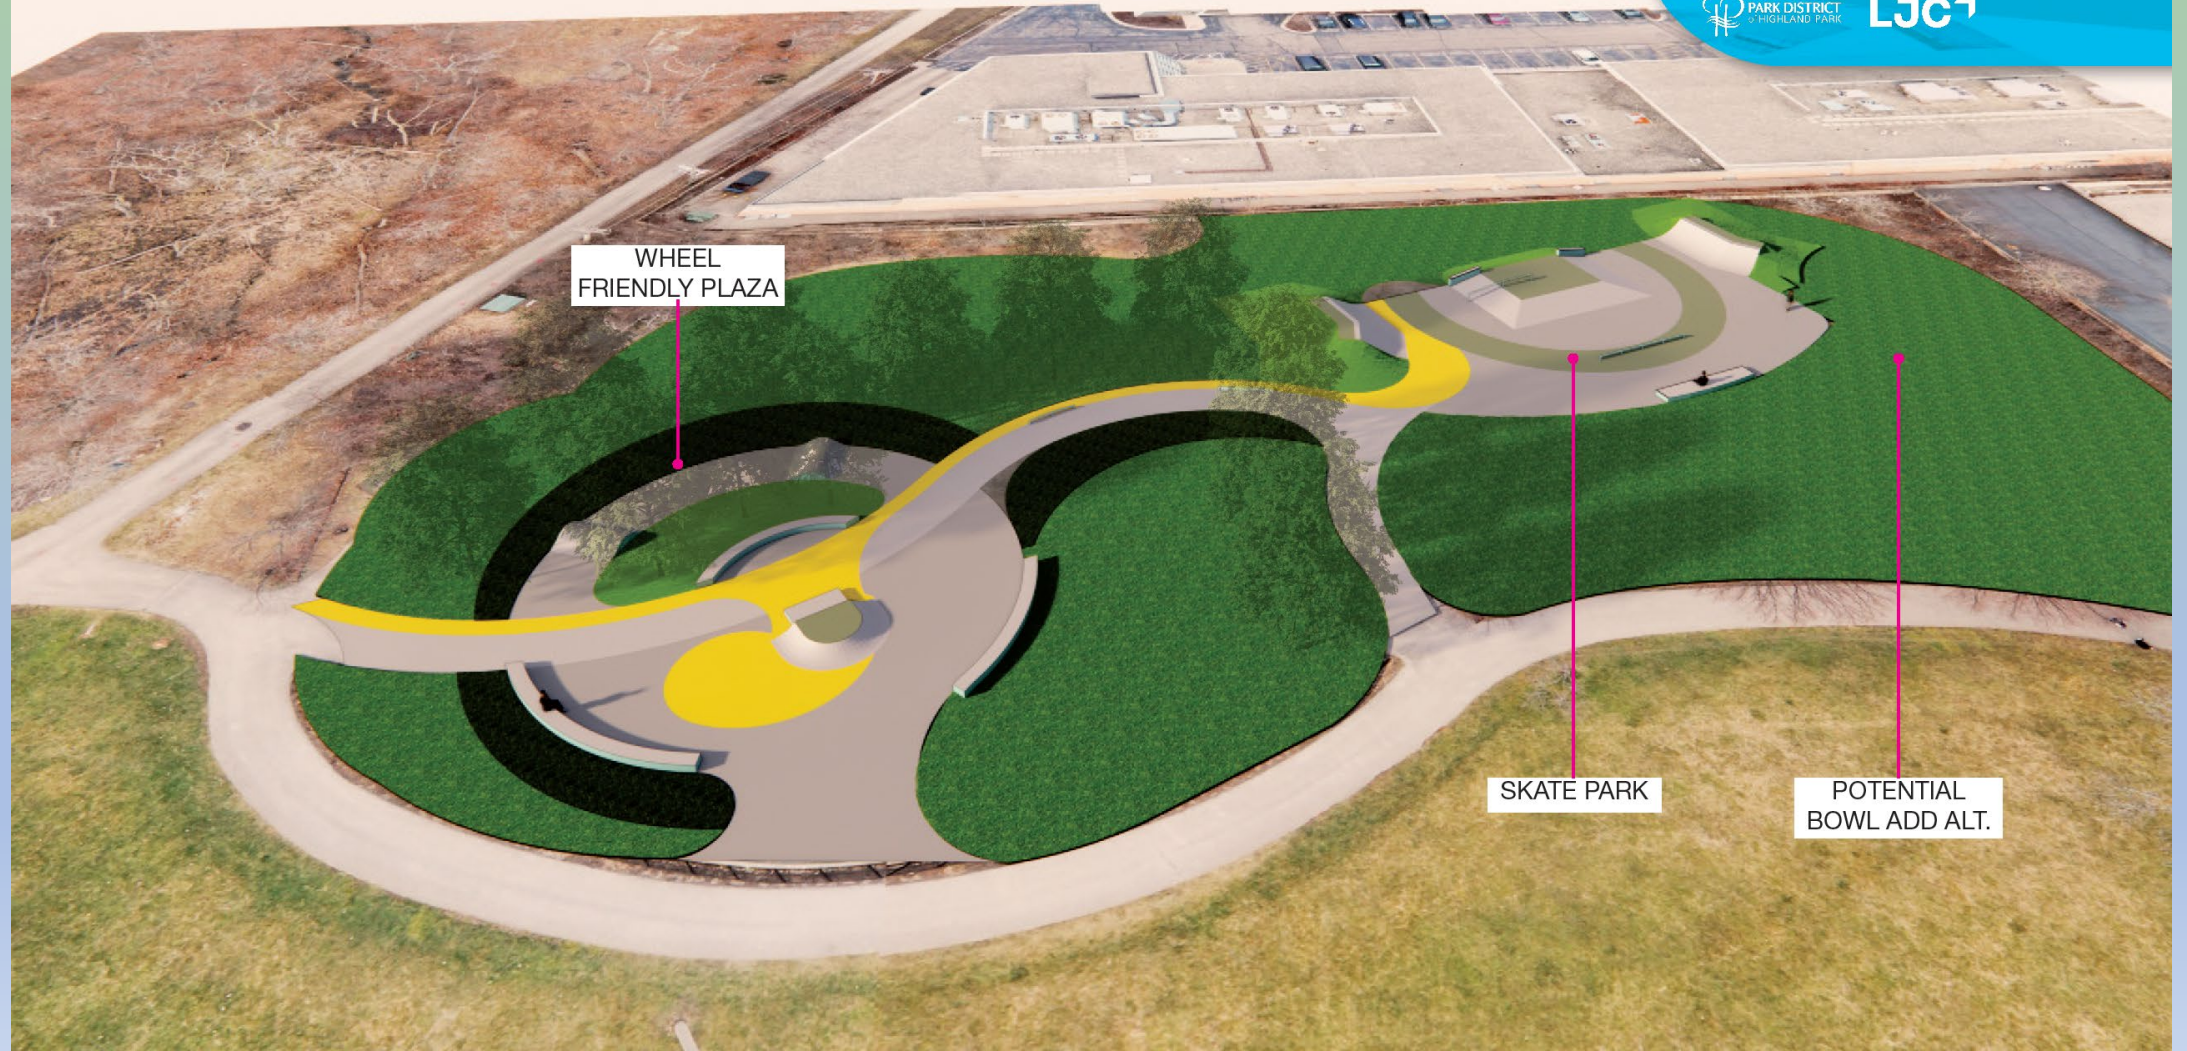

POTENTIAL  
BOWL

add walkway  
connection  
from this side

bowl preferred.  
add alt

PRELIMINARY UPDATE

# REVISED SCHEME

## SKATE PARK + WHEEL FRIENDLY PLAZA

### SUNSET WOODS PARK

PARK DISTRICT OF HIGHLAND PARK  
MAY 2<sup>ND</sup>, 2024

LJC1

WHEEL FRIENDLY PLAZA

SKATE PARK

POTENTIAL BOWL ADD. ALT.