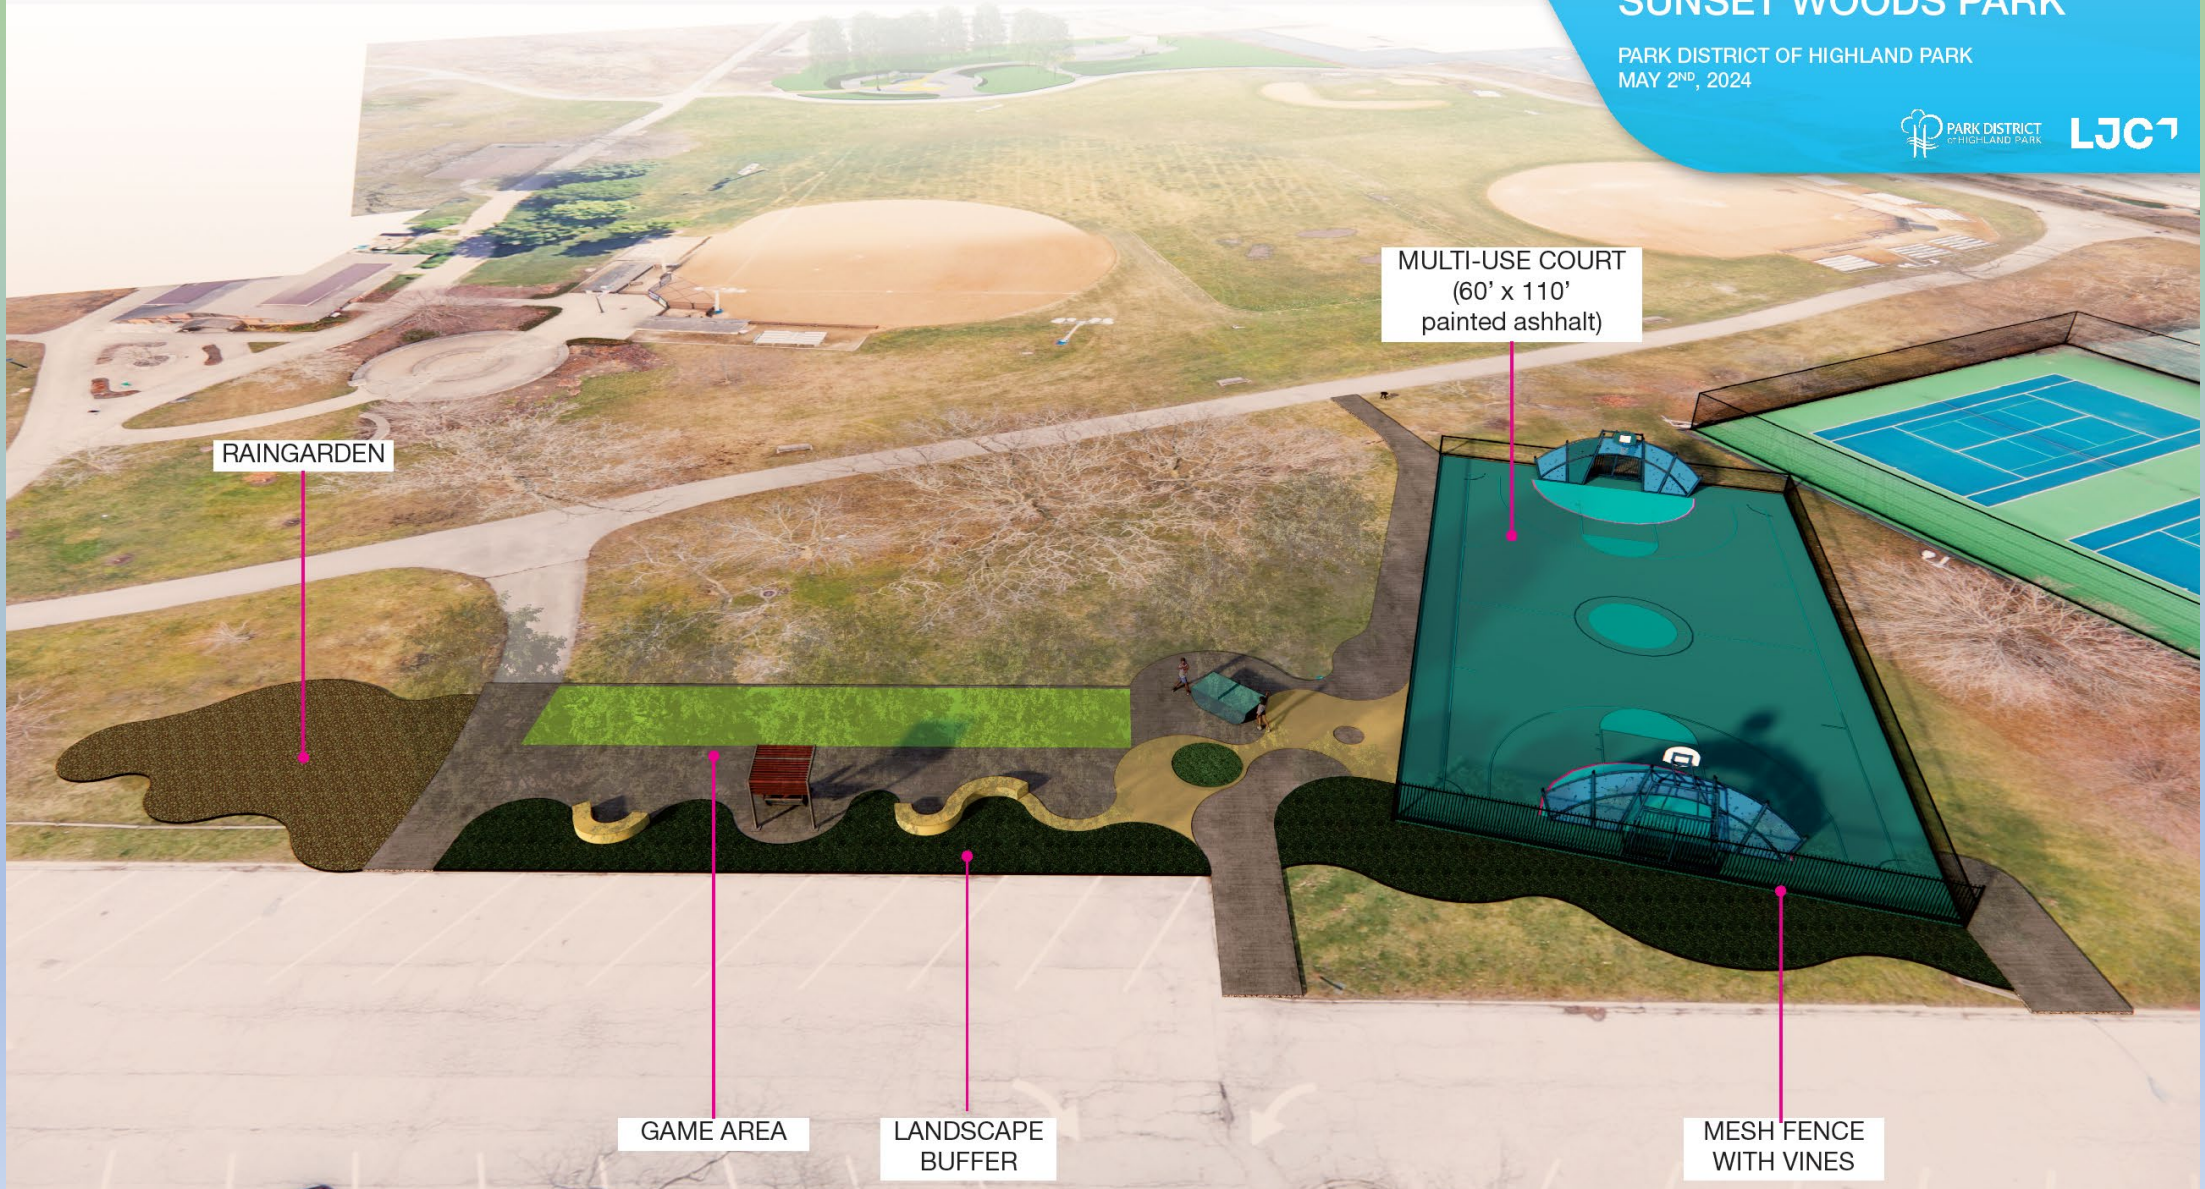

PRELIMINARY UPDATE

REVISED SCHEME

MULTI-PURPOSE COURT + GAME AREA

SUNSET WOODS PARK

PARK DISTRICT OF HIGHLAND PARK
MAY 2ND, 2024

RAINGARDEN

MULTI-USE COURT
(60' x 110'
painted asphalt)

GAME AREA

LANDSCAPE
BUFFER

MESH FENCE
WITH VINES